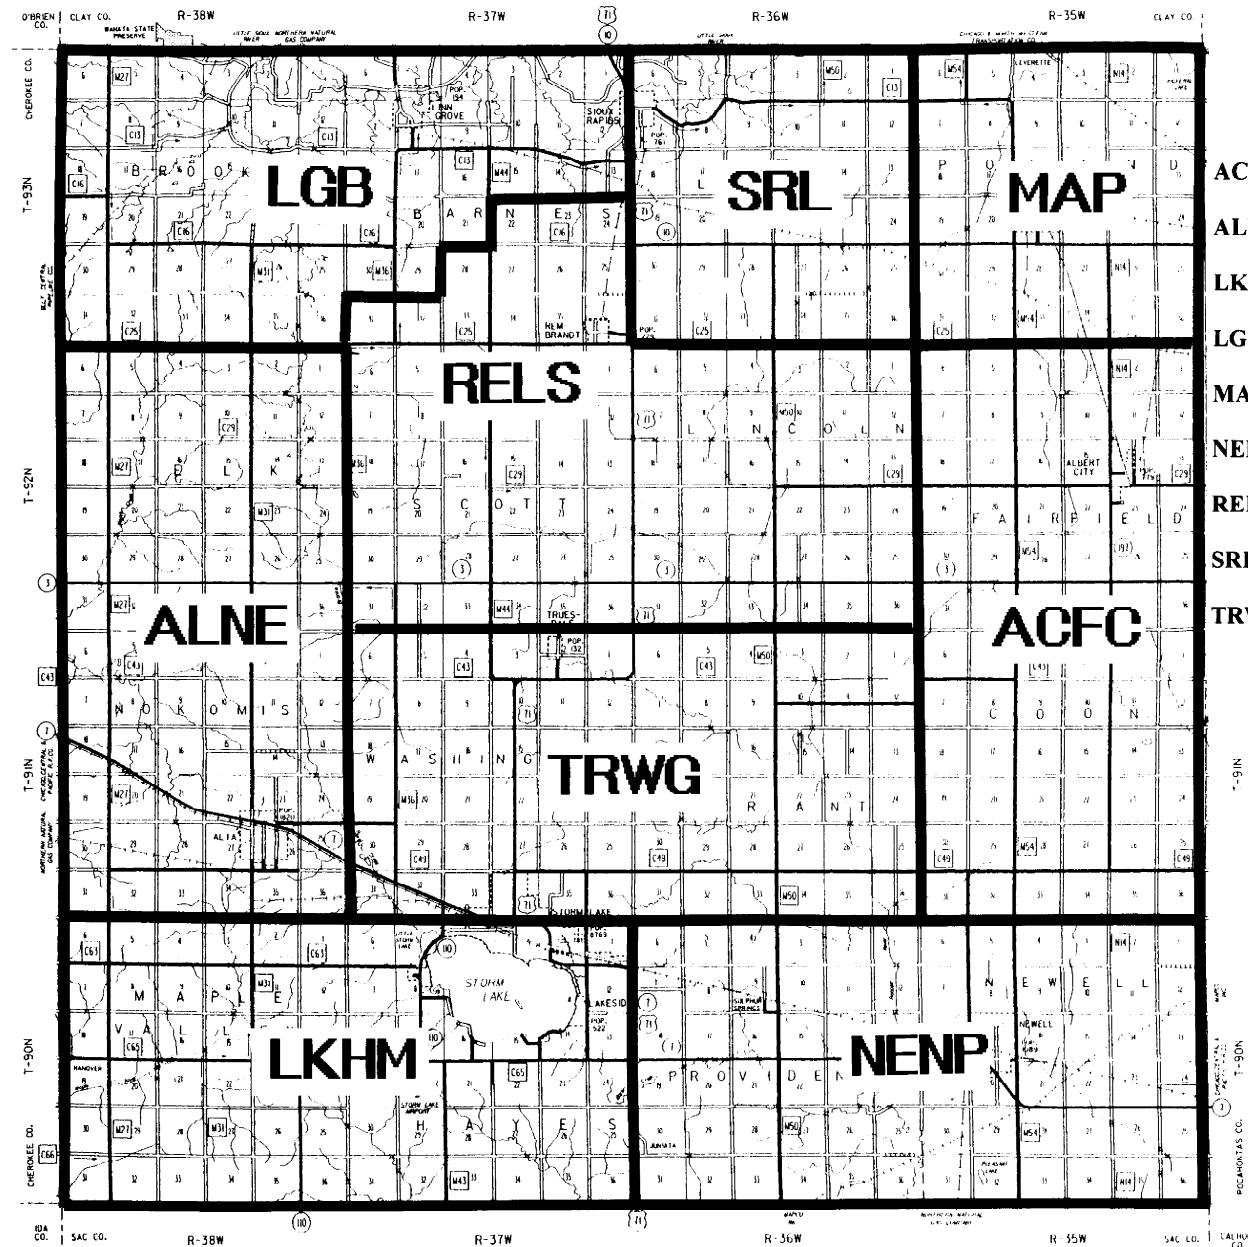

HIGHWAY AND TRANSPORTATION MAP
BUENA VISTA COUNTY
 IOWA

TOWN/RURAL PRECINCTS
 2000 Census
 Effective January 1, 2006

- ACFC** – Albert City/Fairfield & Coon Twps, population 1,188
- ALNE** – Alta/Nokomis & Elk Twps, population 2,467
- LKHM** – Lakeside/Hayes & Maple Valley Twps, population 1,403
- LGB** – Linn Grove/Brooke Twp, population 534
- MAP** – Marathon/Poland Twp, population 529
- NENP** – Newell/Newell & Providence Twps, population 1,499
- RELS** – Rembrandt/Lincoln & Scott Twps, population 763
- SRL** – Sioux Rapids/Lee Twp, population 992
- TRWG** – Truesdale/Washington & Grant Twps, population 960