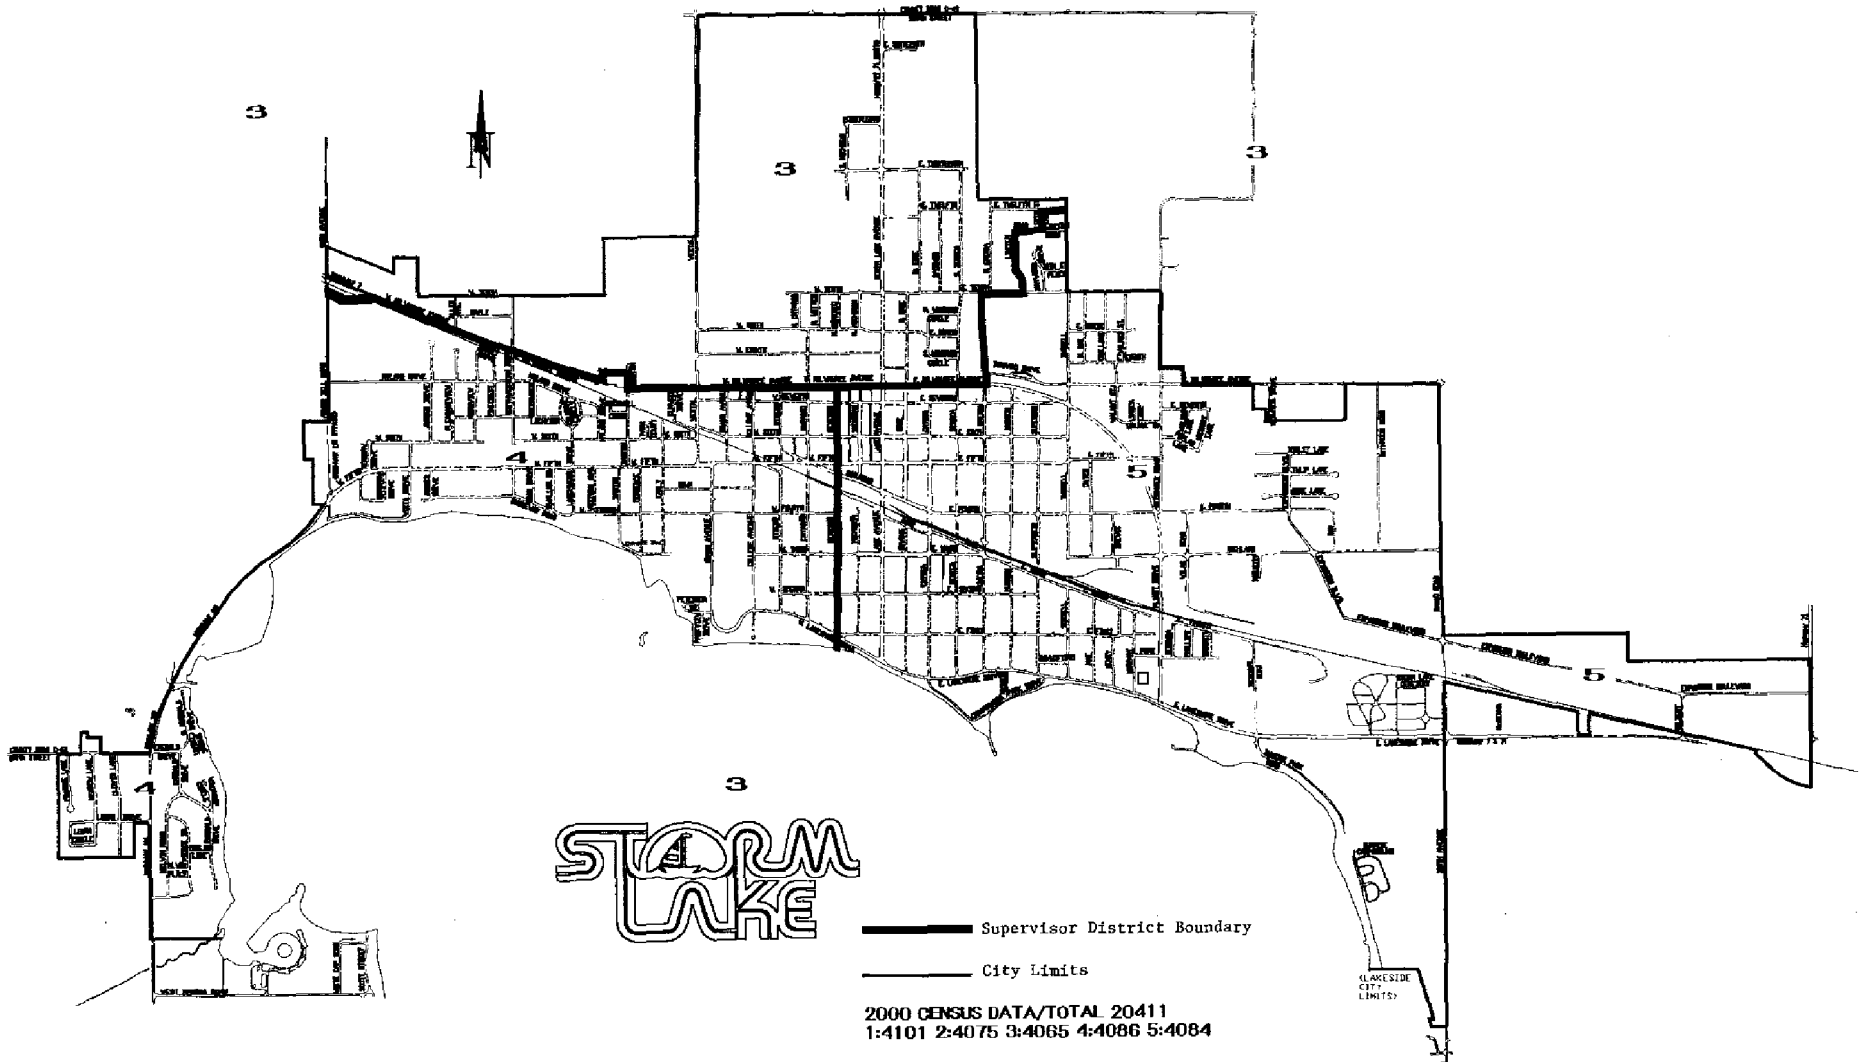

BUENA VISTA COUNTY SUPERVISOR DISTRICTS

DISTRICT 1 INCLUDES HAYES/
SECTIONS: 7, 8, 15, 16, 17, 18

2000 CENSUS DATA/TOTAL 20411
1:4101 2:4075 3:4065 4:4086 5:4084